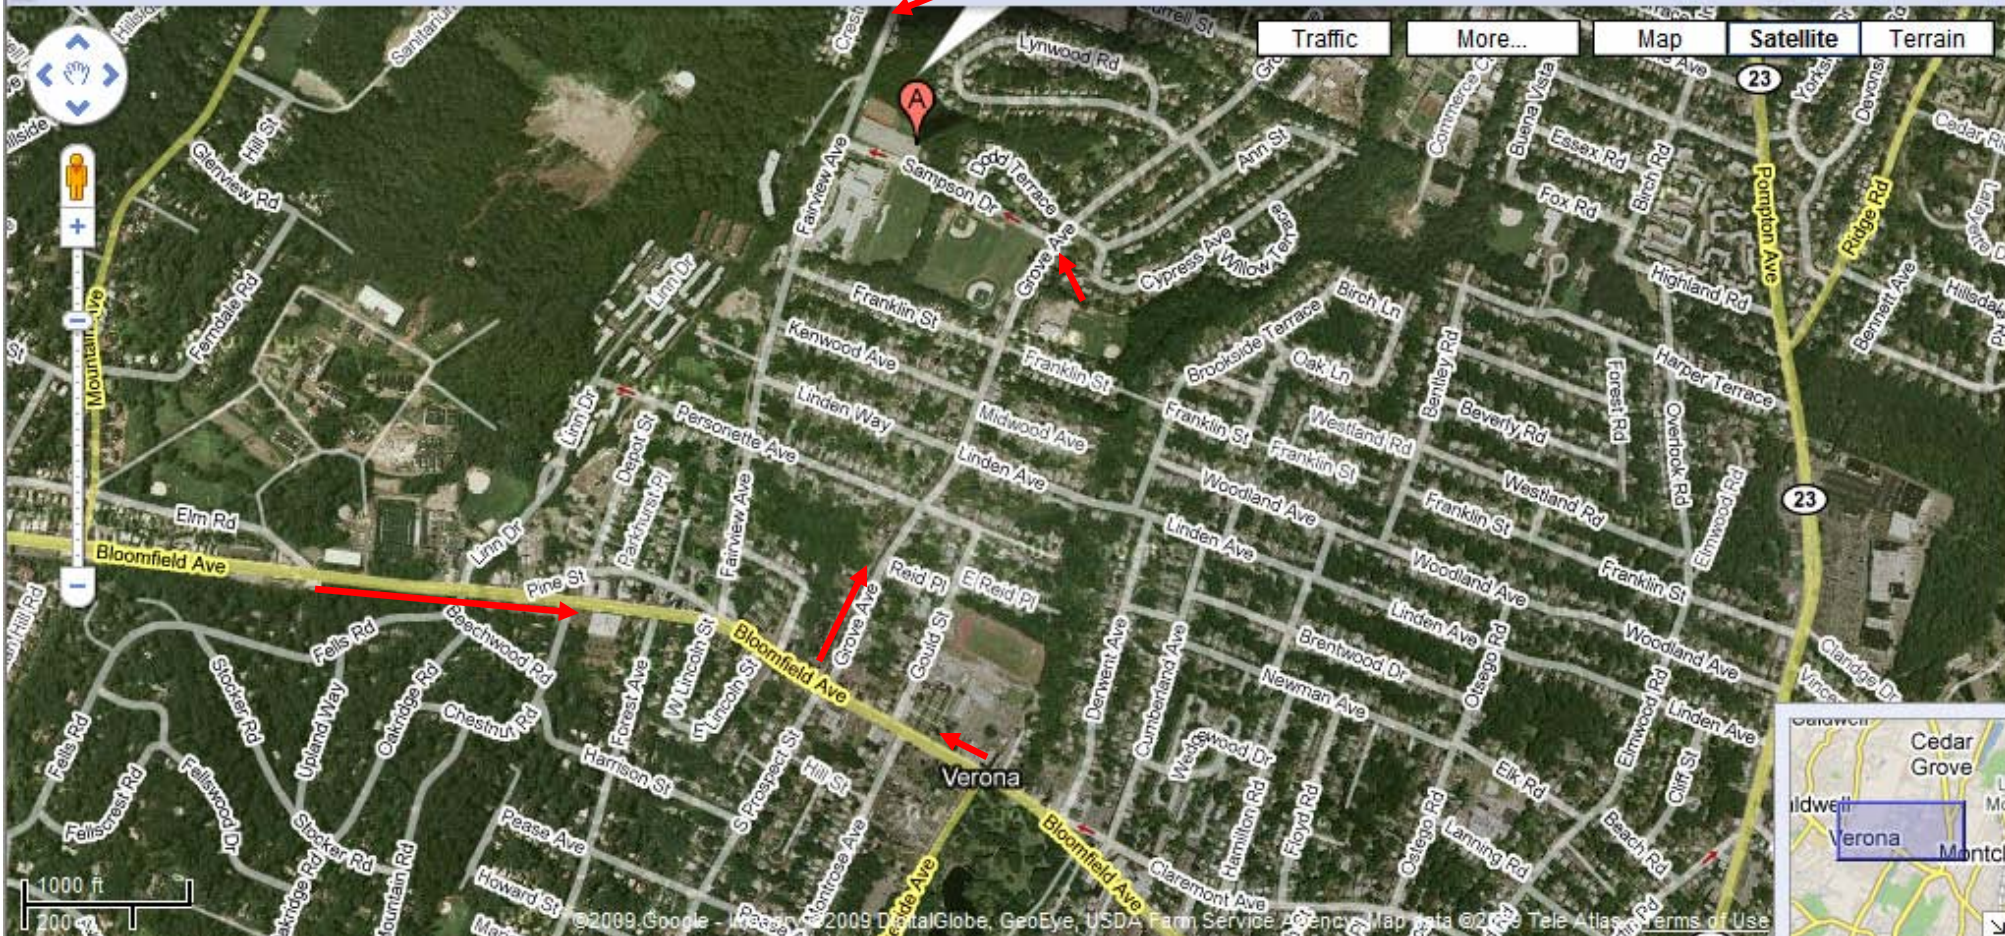

Verona High School location and parking information

Google maps

151 fairview Avenue, verona, nj

Search Maps

Show search options

Find businesses, addresses and places of interest. [Learn more.](#)

ROUTE 23 & Fairview Ave Intersection

Print Send Link

ROUTE 280 Exit 7, right onto Pleasant Valley Way which becomes Lakeside Ave and ends at Bloomfield Ave

Verona High School Parking Lot. You can get to the parking lot from **Sampson Dr.**, which is **one way street** and only accessible from Grove Avenue (see next page for detail).

Limited parking spaces on Fairview Ave. Dropout/Pickup area in front of the building is again one way street, entering from right side of building and exiting on the left side of the building.