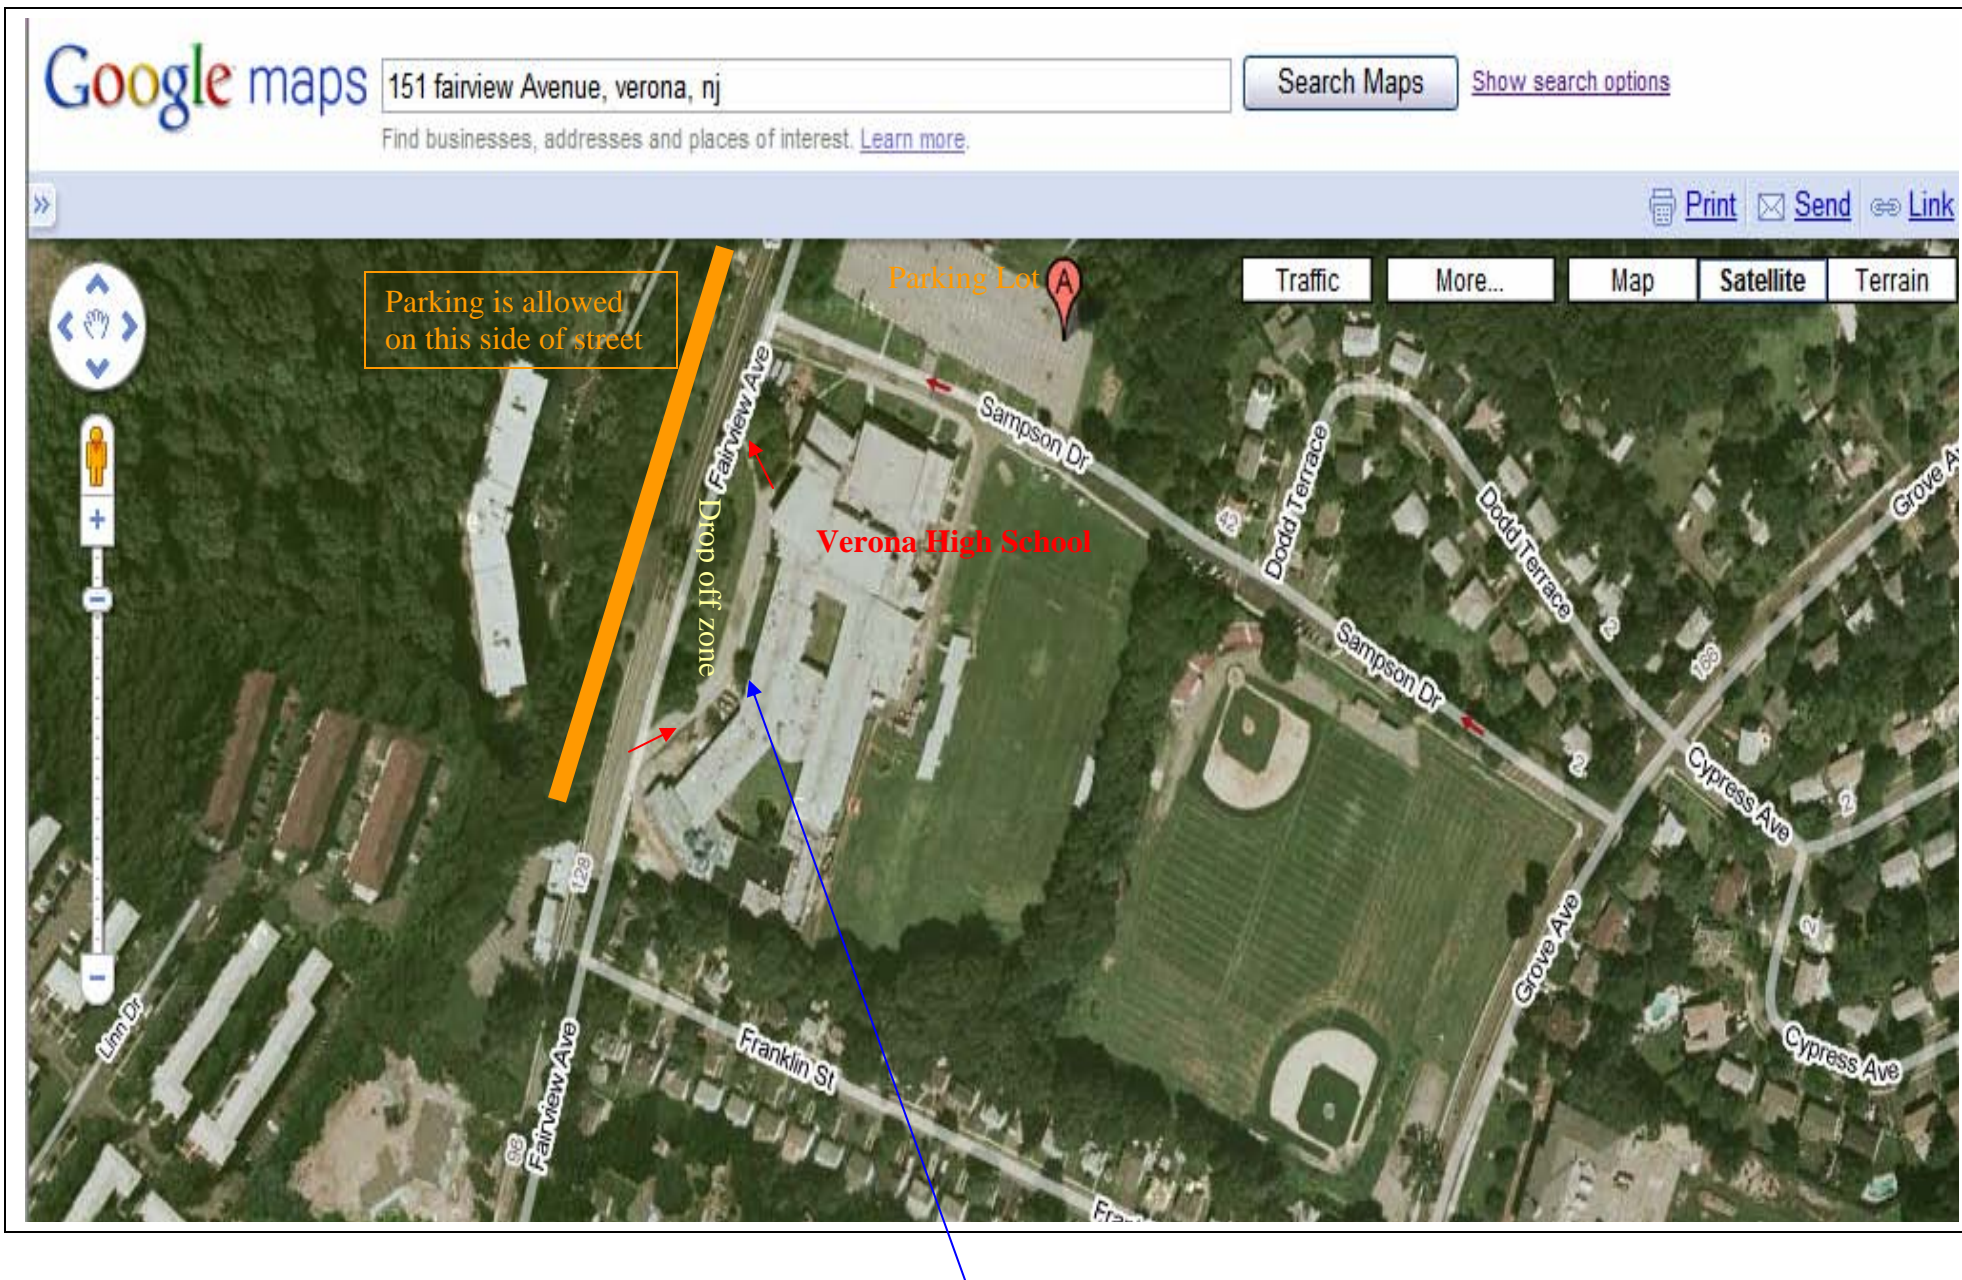

Print Send Link

ROUTE 280 Exit 7, right onto Pleasant Valley Way which becomes Lakeside Ave and ends at Bloomfield Ave

Verona High School Parking Lot. You can get to the parking lot from **Sampson Dr.**, which is **one way street** and only accessible from Grove Avenue (see next page for detail).

Limited parking spaces on Fairview Ave. Dropout/Pickup area in front of the building is again one way street, entering from right side of building and exiting on the left side of the building.

Enlarged map of school

COMING FROM THE EAST VIA ROUTE 80

Take Route 80 West to [Route 23 South](#) to Verona. As you exit the ramp you will see Willowbrook Shopping Mall on your right. Take Route 23 South for six traffic lights (there are two traffic lights in the Willowbrook Shopping Mall area and four lights after the mall area.) At the sixth light (or second after CVS on the left) turn right onto Fairview Avenue. The school is approximately two miles on your left. You can park on the right side of the street in front of the school. Otherwise driving pass the school building and turn left onto Franklin Street, then left turn to Grove Ave, and left to turn to Sampson Drive to school parking lot.

COMING SOUTH FROM ROUTE 23

Follow [Route 23 South](#) to Verona. As you exit the ramp you will see Willowbrook Shopping Mall on your right. Take Route 23 South for six traffic lights (there are two traffic lights in the Willowbrook Shopping Mall area and four lights after the mall area.) At the sixth light (or second after CVS on the left) turn right onto Fairview Avenue. The school is approximately two miles on your left. You can park on the right side of the street in front of the school. Otherwise driving pass the school building and turn left onto Franklin Street, then left turn to Grove Ave, and left to turn to Sampson Drive to school parking lot.